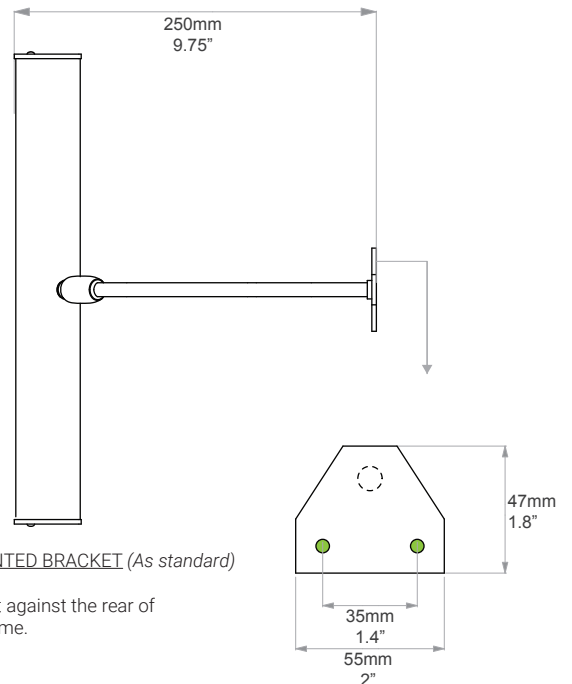

FRAME MOUNTED BRACKET (As standard)