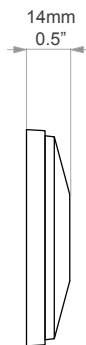

Picture Light 12"

L4214

A classic picture light with swivel head, designed to be attached to either a picture frame or to be wall mounted.

UK / EU Version

Width: 229mm / 12"
Depth: 250mm / 9.75"
Height: 110mm / 4.25"

Finishes: Antique Brass & Antique Silver

Weight: 0.7kg
Material: Brass
Shade: 9", 12", 18" and 24" sized options

Certification: BSEN 60598
IP Rated: N/A

Lamp Holder: x 2 SBC B15
Input Voltage: 230v
Bulb: x 2 SBC B15 Pygmy bulbs
Bulb Wattage: 15w max recommended

FRONT

SIDE

TOP

WALL MOUNTED
BACK PLATE

FRONT

SIDE

FRAME MOUNTED BRACKET (As standard)

Designed to fit against the rear of the picture frame.

Picture Light 12"

L4214

A classic picture light with swivel head, designed to be attached to either a picture frame or to be wall mounted.

US Version

Width: 304mm / 12"
Depth: 250mm / 9.75"
Height: 126mm / 5"