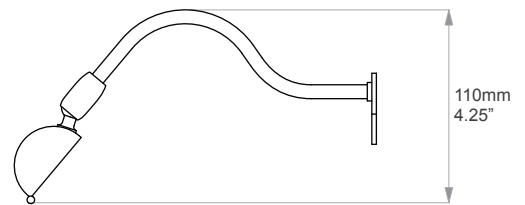

Picture Light 12"

L4214

A classic picture light with swivel head, designed to be attached to either a picture frame or to be wall mounted.

UK / EU Version

Width: 229mm / 12"
Depth: 250mm / 9.75"
Height: 110mm / 4.25"

Finishes: Antique Brass & Antique Silver

Weight: 0.7kg
Material: Brass
Shade: 9", 12", 18" and 24" sized options

Certification: BSEN 60598
IP Rated: N/A

Lamp Holder: x 2 SBC B15
Input Voltage: 230v
Bulb: x 2 SBC B15 Pygmy bulbs
Bulb Wattage: 15w max recommended

Additional Info:

Lamps can be wired for UK, Europe or USA. Measurements given are approximate. All metal work items are bespoke and hand coloured. This means that each piece is individual and that it will continue to age over time.

SIDE

TOP

Designed to fit against the rear of the picture frame.