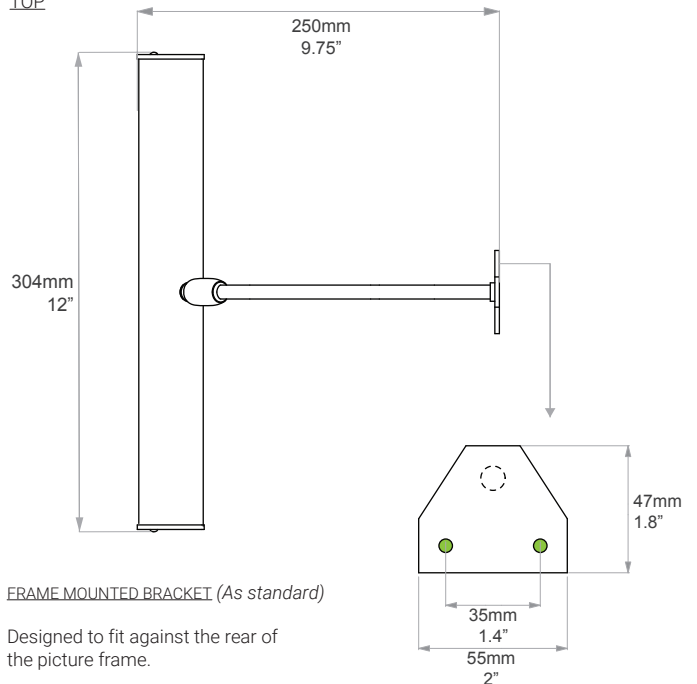

TOP

FRAME MOUNTED BRACKET (As standard)