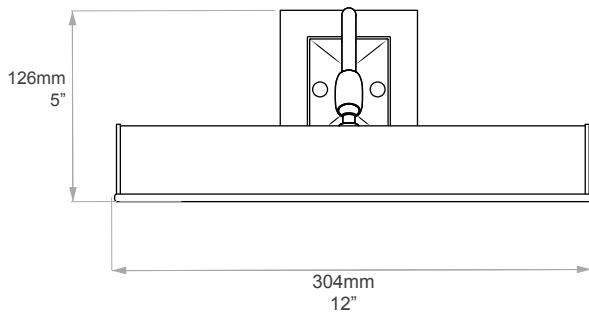

VERTICAL
BACK PLATE

Picture Light 12"

L4214

A classic picture light with swivel head, designed to be attached to either a picture frame or to be wall mounted.

US Version

Width: 304mm / 12"
Depth: 250mm / 9.75"
Height: 126mm / 5"

Finishes: Antique Brass & Antique Silver

Weight: 1.4kg
Material: Brass
Shade: 9", 12", 18" and 24" sized options

Certification: BSEN 60598
IP Rated: N/A

Lamp Holder: x 2 E12
Input Voltage: 110v
Bulb: x 2 E12 Candelabra
Bulb Wattage: 15w max recommended

Additional Info:

Lamps can be wired for UK, Europe or USA. Measurements given are approximate. All metal work items are bespoke and hand coloured. This means that each piece is individual and that it will continue to age over time.

FRONT

SIDE