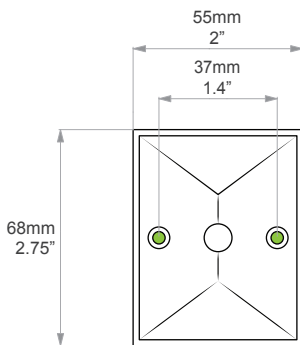

Picture Light 12"

L4214

A classic picture light with swivel head, designed to be attached to either a picture frame or to be wall mounted.

UK / EU Version

Width: 229mm / 12"
Depth: 250mm / 9.75"
Height: 110mm / 4.25"

FRONT

SIDE

TOP

WALL MOUNTED
BACK PLATE

FRONT

SIDE

FRAME MOUNTED BRACKET (As standard)

Designed to fit against the rear of the picture frame.

Picture Light 12"

L4214

A classic picture light with swivel head, designed to be attached to either a picture frame or to be wall mounted.

US Version

Width: 304mm / 12"
Depth: 250mm / 9.75"
Height: 126mm / 5"

Finishes: Antique Brass & Antique Silver

Weight: 1.4kg
Material: Brass
Shade: 9", 12", 18" and 24" sized options

Certification: BSEN 60598
IP Rated: N/A

Lamp Holder: x 2 E12
Input Voltage: 110v
Bulb: x 2 E12 Candelabra
Bulb Wattage: 15w max recommended