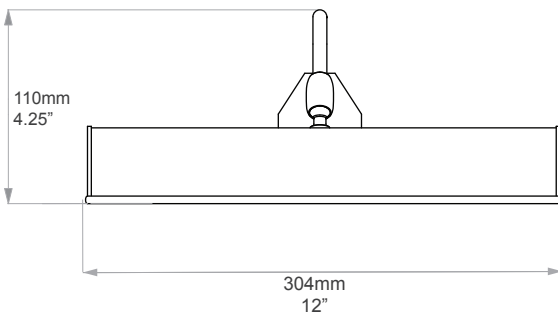

Picture Light 12"

L4214

A classic picture light with swivel head, designed to be attached to either a picture frame or to be wall mounted.

UK / EU Version

Width: 229mm / 12"
Depth: 250mm / 9.75"
Height: 110mm / 4.25"

Finishes: Antique Brass & Antique Silver

Weight: 0.7kg
Material: Brass
Shade: 9", 12", 18" and 24" sized options

Certification: BSEN 60598
IP Rated: N/A

Lamp Holder: x 2 SBC B15
Input Voltage: 230v
Bulb: x 2 SBC B15 Pygmy bulbs
Bulb Wattage: 15w max recommended

Additional Info:

Lamps can be wired for UK, Europe or USA. Measurements given are approximate. All metal work items are bespoke and hand coloured. This means that each piece is individual and that it will continue to age over time.

FRONT

SIDE