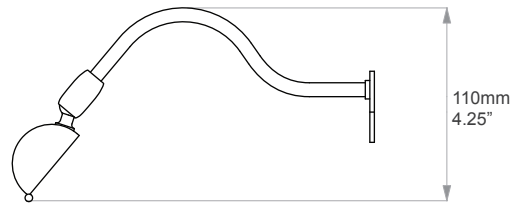

Picture Light 12"

L4214

A classic picture light with swivel head, designed to be attached to either a picture frame or to be wall mounted.

US Version

Width: 304mm / 12"
Depth: 250mm / 9.75"
Height: 126mm / 5"

Finishes: Antique Brass & Antique Silver

Weight: 1.4kg
Material: Brass
Shade: 9", 12", 18" and 24" sized options

Certification: BSEN 60598
IP Rated: N/A

Lamp Holder: x 2 E12
Input Voltage: 110v
Bulb: x 2 E12 Candelabra
Bulb Wattage: 15w max recommended

Additional Info:

Lamps can be wired for UK, Europe or USA. Measurements given are approximate. All metal work items are bespoke and hand coloured. This means that each piece is individual and that it will continue to age over time.

SIDE

Designed to fit against the rear of the picture frame.