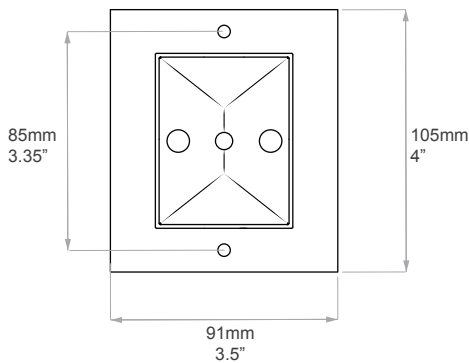

Picture Light 12"

L4214

A classic picture light with swivel head, designed to be attached to either a picture frame or to be wall mounted.

UK / EU Version

Width: 229mm / 12"
Depth: 250mm / 9.75"
Height: 110mm / 4.25"

Picture Light 12"

L4214

A classic picture light with swivel head, designed to be attached to either a picture frame or to be wall mounted.

US Version

Width: 304mm / 12"
Depth: 250mm / 9.75"
Height: 126mm / 5"

Finishes: Antique Brass & Antique Silver

Weight: 1.4kg
Material: Brass
Shade: 9", 12", 18" and 24" sized options

Certification: BSEN 60598
IP Rated: N/A

Lamp Holder: x 2 E12
Input Voltage: 110v
Bulb: x 2 E12 Candelabra
Bulb Wattage: 15w max recommended

FRONT

SIDE

TOP

VERTICAL
BACK PLATE

FRAME MOUNTED BRACKET (As standard)

Designed to fit against the rear of the picture frame.